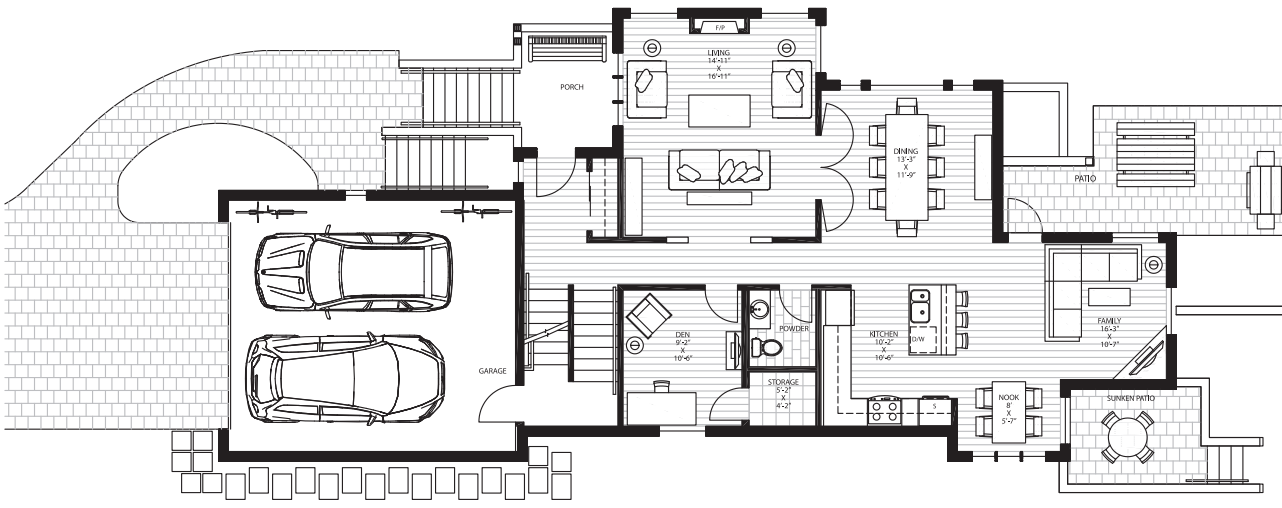

**WOODLAND**  
HEIGHTS  
SINGLE FAMILY

**CORDOVA**

3 Bedroom, 2 Bath with

Basement Suite, 2 Bedroom, 1 Bath | 3,478 sq.ft. total

Developer reserves the right to make changes and modifications to floor plans, finishes and specifications without notice. Square footage and measurements are approximate and subject to change. E&OE.