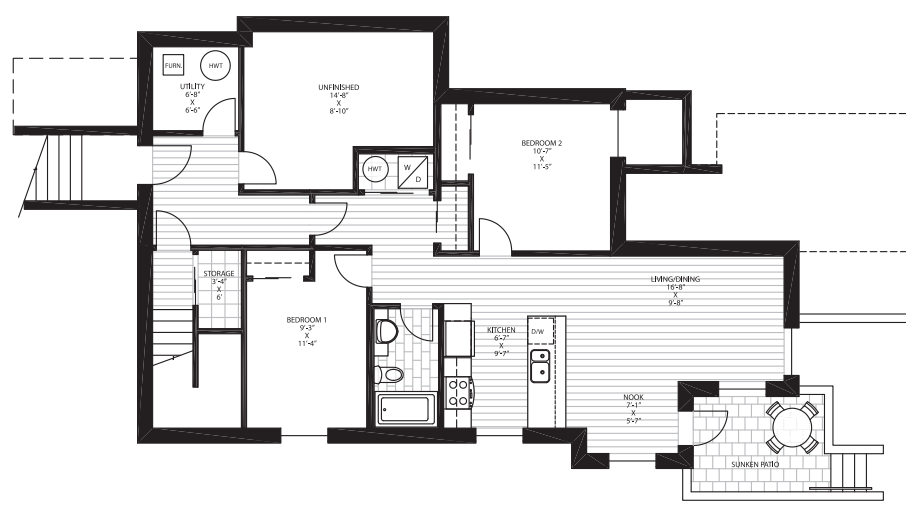

**WOODLAND**  
HEIGHTS  
SINGLE FAMILY

**CORDOVA**

3 Bedroom, 2 Bath with

Basement Suite, 2 Bedroom, 1 Bath | 3,478 sq.ft. total

Developer reserves the right to make changes and modifications to floor plans, finishes and specifications without notice. Square footage and measurements are approximate and subject to change. E&OE.