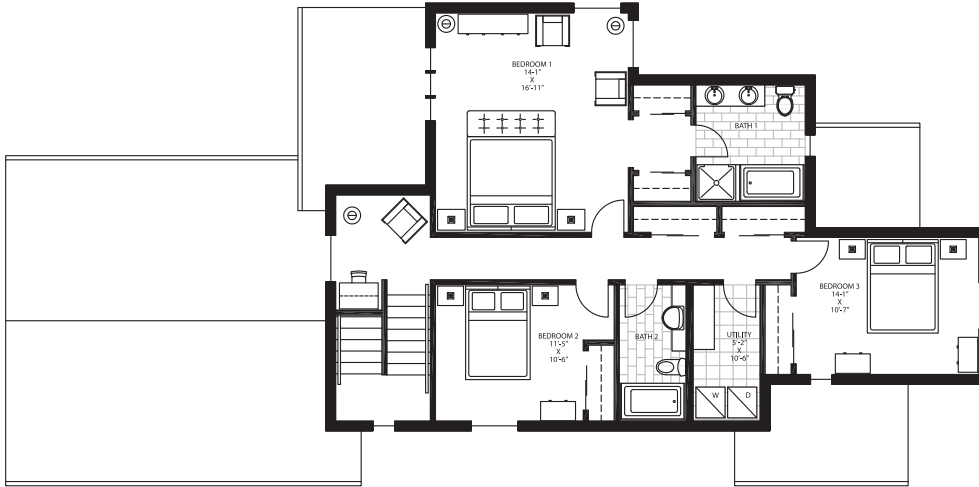

**WOODLAND**  
HEIGHTS  
SINGLE FAMILY

**CORDOVA**

3 Bedroom, 2 Bath with

Basement Suite, 2 Bedroom, 1 Bath | 3,478 sq.ft. total

Developer reserves the right to make changes and modifications to floor plans, finishes and specifications without notice. Square footage and measurements are approximate and subject to change. E&OE.