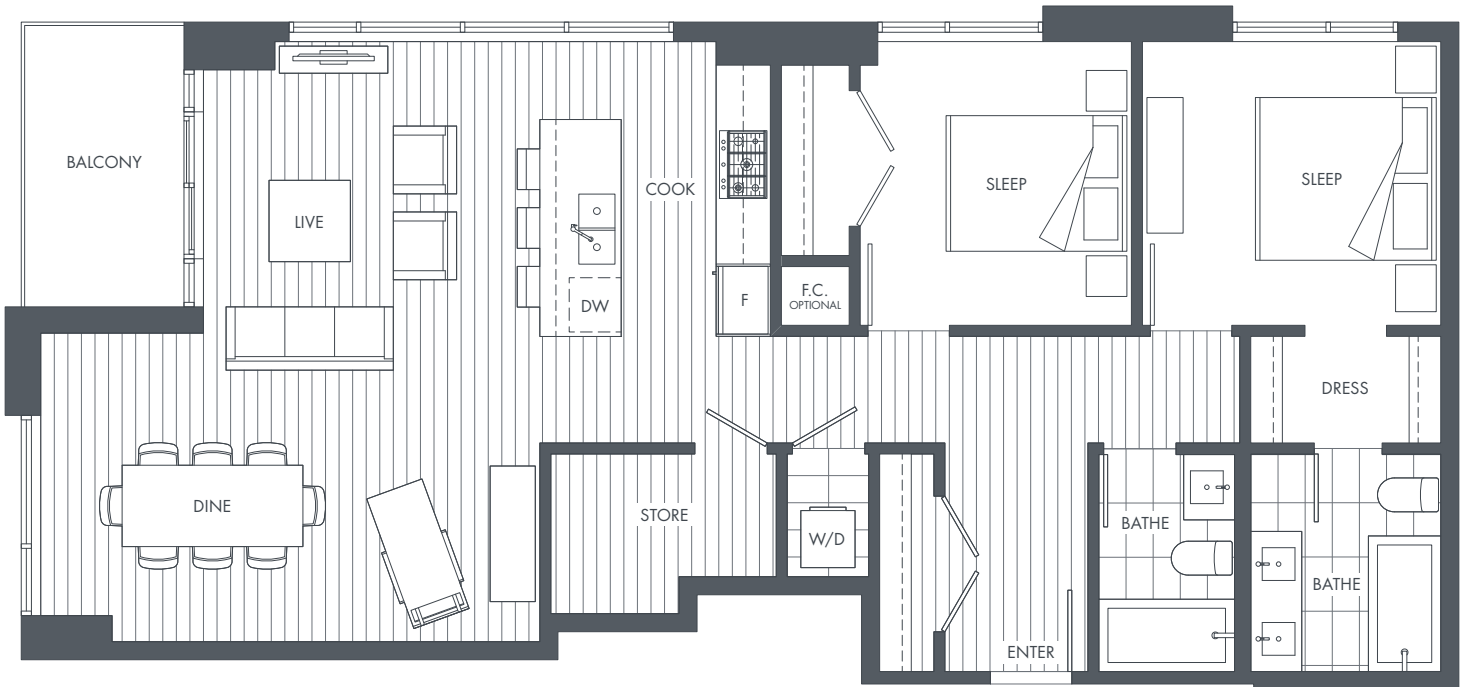

PLAN C8

2 BEDROOM + DEN

LIVING 1168 SF
BALCONY 62 SF
TOTAL 1230 SF

BOSA
PROPERTIES

ENCORE